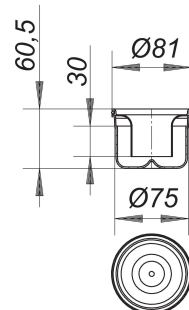

Trap insert for floor drain body type 42

Part number: 495044
GTIN: 4001636495044
Rebate group: 3

Description:

Trap insert for floor drain body type 42
spare part for floor drain body type 42

Spare parts:

513199 under-tile waterpr. floor drain 42 VC,

516206 floor drain TistoStone Plan VC 10, DN 5

516220 floor drain TistoStone Plan VC 15, DN 5

516268 floor drain TistoStone Plan VN 10, DN 5

516282 floor drain TistoStone Plan VN 15, DN 5