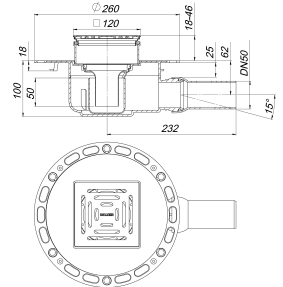

floor drain TistoDrain CS 12, DN 50, 120 x 120 mm

Part number: 513793
 GTIN: 4001636513793
 Rebate group: 5

Description:

floor drain TistoDrain CS 12, DN 50, 120 x 120 mm
 conforming to DIN EN 1253
 Perfect for wetrooms on timber floors!
 outlet DN 50 horizontal, with ball-joint, adjustable 0 – 15 degrees

specification:

- flange with fleece surface
- Tisto-membrane
- removable trap insert, 50 mm water seal
- sawing template
- temporary blanking plate
- height adjustable grating

material:

polypropylene
 grate 304 stainless steel, load class K 3 (300 kg)
 frame 304 stainless steel, 120 x 120 mm

Flow rates tested to DIN EN 1253:

Nominal diameter	Product standard	Min. flow rate according to norm	Water level according to norm
DN 50	DIN EN 1253	0.80 l/s	20.00 mm

Spare parts:

513304 Membrane Tisto S 10

501080 grate E 115, 115 x 115 mm

160966 trap insert ORIO built 2004 - May 2010