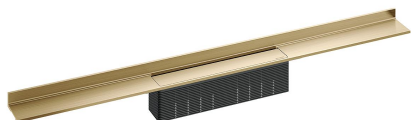

shower channel CeraWall Select brass matt, 900 mm

Part number: 535405
 GTIN: 4001636535405
 Rebate group: 11

Description:

shower channel CeraWall Select brass matt, 900 mm

for installation with drain body DallFlex, DallFlex Plan, DallFlex vertical and shower underlay DallFlex Wall, DallFlex Wall Plan. Drainage-strip with engineered precision fall, visibly installed at the junction of wall and floor. Suitable for floor finish of 10 – 24 mm and wall finish of 12 – 24 mm (including adhesive), length can be adjusted by one millimeter.

specification

- cover plate
- self-adhesive security tape S 3 with cut-resistant stainless steel mesh and sound insulation
- accessories for installation and positioning
- construction and sealing adhesive
- temporary blanking plate

Material

304 stainless steel, 5 mm solid, load class K 3 (300 kg), PVD coating in brass matt

Ordering CeraWall Select:

Please order drain body DallFlex or shower underlay DallFlex Wall + shower channel CeraWall Select as two components.