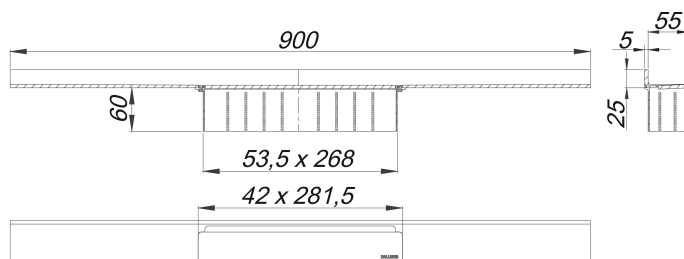

shower channel CeraWall Select brass matt, 900 mm

Part number: 535405
 GTIN: 4001636535405
 Rebate group: 11

Description:

shower channel CeraWall Select brass matt, 900 mm

for installation with drain body DallFlex, DallFlex Plan, DallFlex vertical and shower underlay DallFlex Wall, DallFlex Wall Plan. Drainage-strip with engineered precision fall, visibly installed at the junction of wall and floor. Suitable for floor finish of 10 – 24 mm and wall finish of 12 – 24 mm (including adhesive), length can be adjusted by one millimeter.

specification

- cover plate
- self-adhesive security tape S 3 with cut-resistant stainless steel mesh and sound insulation
- accessories for installation and positioning
- construction and sealing adhesive
- temporary blanking plate

Material

304 stainless steel, 5 mm solid, load class K 3 (300 kg), PVD coating in brass matt

Ordering CeraWall Select:

Please order drain body DallFlex or shower underlay DallFlex Wall + shower channel CeraWall Select as two components.