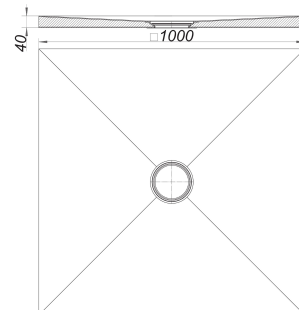

## shower underlay CeraBoard, 40 x 1000 x 1000 mm

---

Part number: 513625  
GTIN: 4001636513625  
Rebate group: 5

---

---

### Description:

shower underlay CeraBoard, 40 x 1000 x 1000 mm  
waterproof shower base for a tiled, level access shower, with central drain position

material:  
extruded polystyrene foam core with fibreglass reinforced,  
polymer modified cement coating on both sides