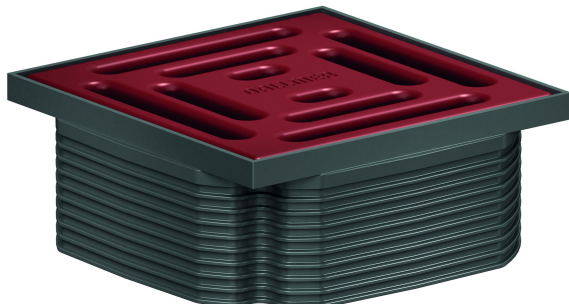

grating DallDrain Pure, Ruby red, 100 x 100 mm

Part number: 518026
GTIN: 4001636518026
Rebate group: 6

Description:

grating DallDrain Pure, Ruby red, 100 x 100 mm

Grating with stainless steel grate in plastic frame, suitable for drain bodies and raising piece DallDrain.

SPECIFICATION

- Grate in coloured matt lacquered stainless steel, frame in dark grey plastic
- With positioning aid, side-adjustable +/- 2.5 mm
- Spigot can be shortened for floor coverings 10 – 36 mm (including adhesive)

MATERIAL

304 stainless steel grate, load class K 3 (300 kg); spigot and frame in ABS