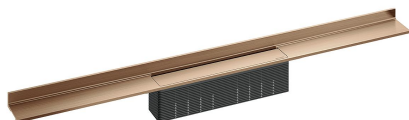

shower channel CeraWall Select red gold matt, 1200 mm

Part number: 535382
 GTIN: 4001636535382
 Rebate group: 11

Description:

shower channel CeraWall Select red gold matt, 1200 mm

for installation with drain body DallFlex, DallFlex Plan, DallFlex vertical and shower underlay DallFlex Wall, DallFlex Wall Plan. Drainage-strip with engineered precision fall, visibly installed at the junction of wall and floor. Suitable for floor finish of 10 – 24 mm and wall finish of 12 – 24 mm (including adhesive), length can be adjusted by one millimeter.

specification

- cover plate
- self-adhesive security tape S 3 with cut-resistant stainless steel mesh and sound insulation
- accessories for installation and positioning
- construction and sealing adhesive
- temporary blanking plate

Material

304 stainless steel, 5 mm solid, load class K 3 (300 kg), PVD coating in red gold matt

Ordering CeraWall Select:

Please order drain body DallFlex or shower underlay DallFlex Wall + shower channel CeraWall Select as two components.