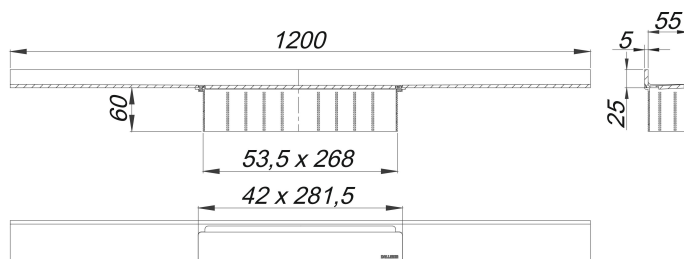

shower channel CeraWall Select red gold matt, 1200 mm

Part number: 535382
 GTIN: 4001636535382
 Rebate group: 11

Description:

shower channel CeraWall Select red gold matt, 1200 mm

for installation with drain body DallFlex, DallFlex Plan, DallFlex vertical and shower underlay DallFlex Wall, DallFlex Wall Plan. Drainage-strip with engineered precision fall, visibly installed at the junction of wall and floor. Suitable for floor finish of 10 – 24 mm and wall finish of 12 – 24 mm (including adhesive), length can be adjusted by one millimeter.

specification

- cover plate
- self-adhesive security tape S 3 with cut-resistant stainless steel mesh and sound insulation
- accessories for installation and positioning
- construction and sealing adhesive
- temporary blanking plate

Material

304 stainless steel, 5 mm solid, load class K 3 (300 kg), PVD coating in red gold matt

Ordering CeraWall Select:

Please order drain body DallFlex or shower underlay DallFlex Wall + shower channel CeraWall Select as two components.