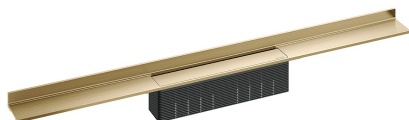

## shower channel CeraWall Select brass matt, 1200 mm

Part number: 535436  
 GTIN: 4001636535436  
 Rebate group: 11

### Description:

shower channel CeraWall Select brass matt, 1200 mm

for installation with drain body DallFlex, DallFlex Plan, DallFlex vertical and shower underlay DallFlex Wall, DallFlex Wall Plan. Drainage-strip with engineered precision fall, visibly installed at the junction of wall and floor. Suitable for floor finish of 10 – 24 mm and wall finish of 12 – 24 mm (including adhesive), length can be adjusted by one millimeter.

#### specification

- cover plate
- self-adhesive security tape S 3 with cut-resistant stainless steel mesh and sound insulation
- accessories for installation and positioning
- construction and sealing adhesive
- temporary blanking plate

#### Material

304 stainless steel, 5 mm solid, load class K 3 (300 kg), PVD coating in brass matt