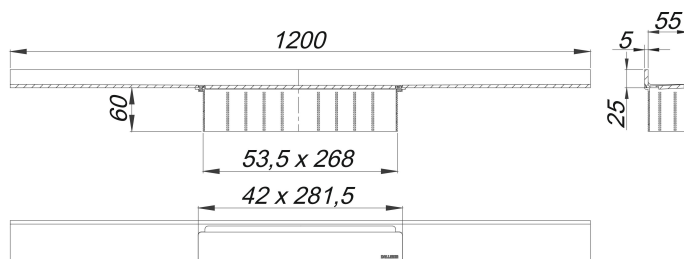

## shower channel CeraWall Select brass matt, 1200 mm

Part number: 535436  
 GTIN: 4001636535436  
 Rebate group: 11

### Description:

shower channel CeraWall Select brass matt, 1200 mm

for installation with drain body DallFlex, DallFlex Plan, DallFlex vertical and shower underlay DallFlex Wall, DallFlex Wall Plan. Drainage-strip with engineered precision fall, visibly installed at the junction of wall and floor. Suitable for floor finish of 10 – 24 mm and wall finish of 12 – 24 mm (including adhesive), length can be adjusted by one millimeter.

#### specification

- cover plate
- self-adhesive security tape S 3 with cut-resistant stainless steel mesh and sound insulation
- accessories for installation and positioning
- construction and sealing adhesive
- temporary blanking plate

#### Material

304 stainless steel, 5 mm solid, load class K 3 (300 kg), PVD coating in brass matt