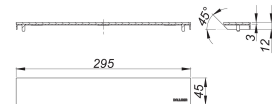

Cover plate CeraWall Individual Design brass matt

Part number: 537058
GTIN: 4001636537058
Rebate group: 11

Description:

Cover plate CeraWall Individual Design brass matt
cover plate for shower channel CeraWall Individual.

material:

304 stainless steel, PVD coating in brass matt

all-purpose design in stainless steel, not to be tiled.

Ordering CeraWall Individual:

Please order drain body DallFlex or shower underlay DallFlex Wall + shower channel CeraWall Individual + cover plate as three components.