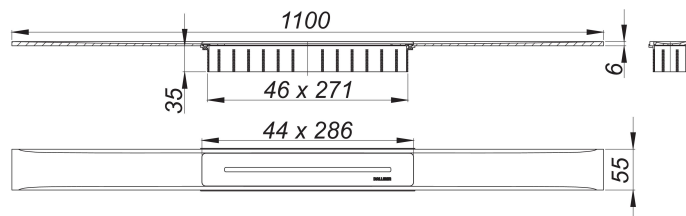

shower channel CeraFloor Select, polished stainless steel, 1100 mm

Part number: 538154
 GTIN: 4001636538154
 Rebate group: 11

Description:

shower channel CeraFloor Select, polished stainless steel, 1100 mm
 for installation with drain body DallFlex, DallFlex Plan, DallFlex vertical and shower underlay DallFlex Floor, DallFlex Floor Plan, DallFlex Wall, DallFlex Wall Plan.

Drainage Strip with engineered precision fall, flush-mounted in the shower area. Suitable for floor finish of 10 – 32 mm and wall finish of 12 – 24 mm (including adhesive), length can be adjusted by one millimeter.

specification

- cover plate
- accessories for installation and positioning
- temporary blanking plate

material

304 stainless steel, 6 mm solid, mirror polished, load class K 3 (300 kg)

Ordering CeraFloor Select: