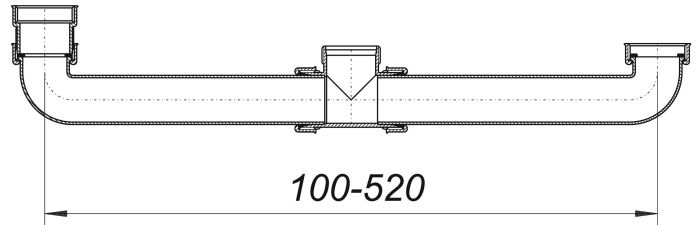

inlet tube type 022, 1 1/2"

Part number: 110039
GTIN: 4001636110039
Rebate group: 1

Description:

inlet tube type 022, 1 1/2"
for connecting double sinks
adjustable between 520 - 100 mm centres

specification:
- spacer, wastes not included

material:
polypropylene