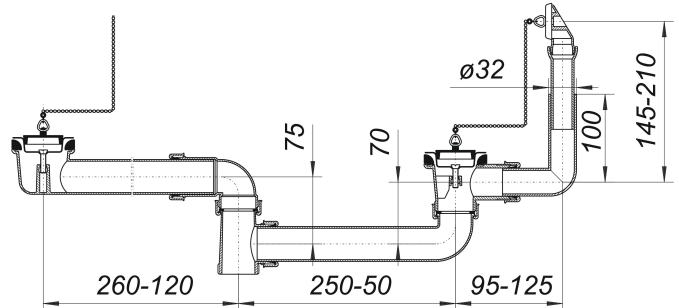

waste and overflow set type 023 U, 2 chains, 1 1/2"

Part number: 110312
GTIN: 4001636110312
Rebate group: 1

Description:

waste and overflow set type 023 U, 2 chains, 1 1/2"
conforming to DIN EN 274
for a double sink, reversible, with plug and chain

material:
polypropylene