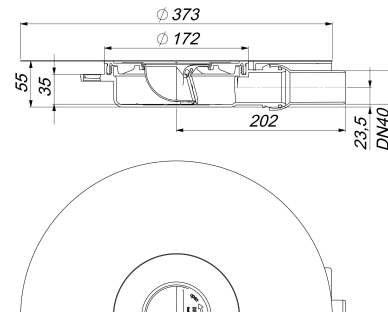

drain body DallDrain Plan DN 40

Part number: 517227

GTIN: 4001636517227

Rebate group: 6

Description:

drain body DallDrain Plan DN 40

For installation with gratings DallDrain, raising piece DallDrain. Outlet DN 40 horizontal, with ball-joint, adjustable from 0 – 15 degrees.

Specification

- Integrated screed anchoring
- Flexible, click-in sealing sleeve for secure connection to bonded and sheet waterproofing conforming to DIN 18534
- Fully removable, two-piece trap insert and rodding eye, 22 mm water seal (deviating to DIN EN 1253)
- Temporary blanking plate

Material

Drain body and outlet polypropylene, highly impact-resistant