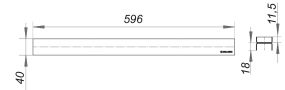

cover plate CeraLine Individual, 600 mm

Part number: 520722
GTIN: 4001636520722
Rebate group: 8

Description:

cover plate CeraLine Individual, 600 mm

Cover plate for all CeraLine channels, with recess for customer's individual floor finish, suitable for all tile, stone finishes 16–30-mm (incl. adhesive), 40-mm wide

material

304 stainless steel, load class K-3-(300-kg)