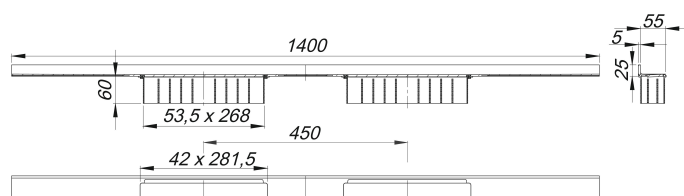

# shower channel CeraWall Select Duo polished stainless steel, 1400 mm

Part number: 536112  
 GTIN: 4001636536112  
 Rebate group: 11

## Description:

shower channel CeraWall Select Duo polished stainless steel, 1400 mm  
 for installation with drain body DallFlex-Duo, DallFlex-Duo-Plan and DallFlex-Duo vertical.  
 Drainage-strip with engineered precision fall, visibly installed at the junction of wall and floor. Suitable for floor and wall finish of 12-24 mm (including adhesive), length can be adjusted by one millimeter.

### specification

- two cover plates
- self-adhesive security tape S-3 with cut-resistant stainless steel mesh and sound insulation
- accessories for installation and positioning
- construction and sealing adhesive
- temporary blanking plate with integrated level