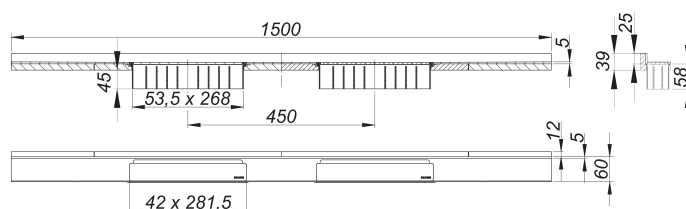

# shower channel CeraWall Select N Duo satin stainless steel, 1500 mm

Part number: 536839  
 GTIN: 4001636536839  
 Rebate group: 11

## Description:

shower channel CeraWall Select N Duo satin stainless steel, 1500 mm

for installation with drain body DallFlex Duo, DallFlex Duo Plan and DallFlex Duo vertical.

Drainage-strip with engineered precision fall, visibly installed at the junction of wall and floor. Suitable for natural stone floor and wall finish 24 – 32 mm (including adhesive), length can be adjusted by one millimeter.

### specification

- two cover plates
- self-adhesive security tape S 3 with cut-resistant stainless steel mesh and sound insulation
- accessories for installation and positioning
- temporary blanking plate with integrated level