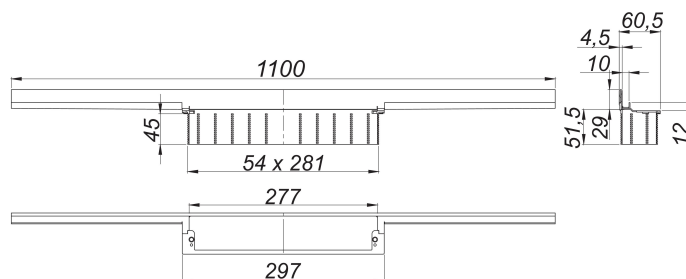

shower channel CeraWall Individual brass matt, 1100 mm

Part number: 536976

GTIN: 4001636536976

Rebate group: 11

Description:

shower channel CeraWall Individual brass matt, 1100 mm

for installation with drain body DallFlex, DallFlex Plan, DallFlex vertical and shower underlay DallFlex Wall, DallFlex Wall Plan.

Concealed channel with integrated fall, for installation at the junction of wall and floor. Suitable for floor and wall finish of 12 – 24 mm (including adhesive), length can be adjusted by one millimeter.

specification

- self-adhesive security tape S 3 with cut-resistant stainless steel mesh and sound insulation
- accessories for installation and positioning
- scribe template
- construction and sealing adhesive
- temporary blanking plate

Material

304 stainless steel, PVD coating in brass matt

Ordering CeraWall Individual:

Please order drain body DallFlex or shower underlay DallFlex Wall + shower channel CeraWall Individual + cover plate as three components.