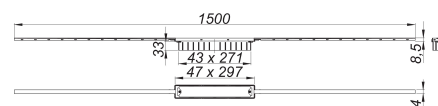

shower channel CeraFloor Individual, 800-1500 mm

Part number: 537478

GTIN: 4001636537478

Rebate group: 11

Description:

shower channel CeraFloor Individual, 800-1500 mm

for installation with drain body DallFlex, DallFlex Plan, DallFlex vertical and shower underlay DallFlex Floor, DallFlex Floor Plan. Concealed channel with integrated fall, flush-mounted in the shower area. Suitable for floor finish of 12 – 38 mm (including adhesive), length can be adjusted by one millimeter 1500 – 700 mm.

specification

- accessories for installation and positioning
- temporary blanking plate

Material

304 stainless steel, load class K 3 (300 kg)

Ordering CeraFloor Individual:

Please order drain body DallFlex or shower underlay DallFlex Floor + shower channel CeraFloor Individual + cover plate CeraFloor/CeraFrame as three components.