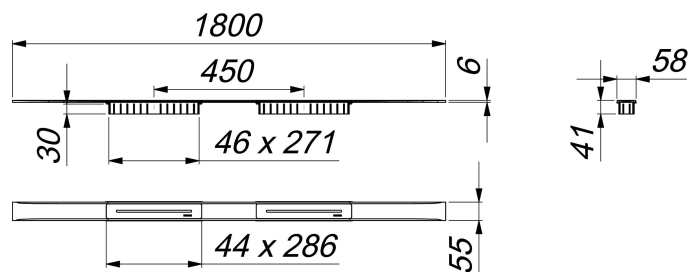

shower channel CeraFloor Select Duo satin stainless steel, 1800 mm

Part number: 537614
 GTIN: 4001636537614
 Rebate group: 11

Description:

shower channel CeraFloor Select Duo satin stainless steel, 1800 mm

for installation with drain body DallFlex Duo, DallFlex Plan Duo and DallFlex Duo vertical.

Drainage Strip with engineered precision fall, flush-mounted in the shower area. Suitable for floor finish of 10 – 32 mm and wall finish of 12 – 24 mm (including adhesive), length can be adjusted by one millimeter.

specification

- two cover plates
- accessories for installation and positioning
- temporary blanking plate

material

304 stainless steel, 6 mm solid, satin finished, load class K 3 (300 kg)

Ordering CeraFloor Select Duo: