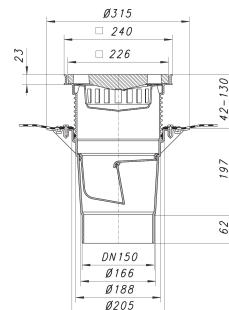

yard drain type 616.0 DallBit, DN 150

Part number: 862099

GTIN: 4001636862099

Rebate group: 3

Description:

yard drain type 616.0 DallBit, DN 150

ductile iron grate, load class A (up to 1,5 t)

Flow rates tested to DIN EN 1253:

Nominal diameter	Product standard	Min. flow rate according to norm	Water level according to norm
DN 150	DIN EN 1253	8.10 l/s	45.00 mm

Spare parts:

860996 ductile iron grate for 605/606/615/616