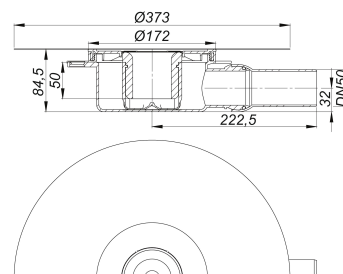

## DallDrain DN 50 drain body

Part number: 517210  
 GTIN: 4001636517210  
 Rebate group: 6

### Description:

DallDrain DN 50 drain body  
 conforming to DIN EN 1253

For installation with gratings DallDrain, raising piece DallDrain. Outlet DN 50 horizontal, with ball-joint, adjustable from 0 – 15 degrees.

#### Specification

- Integrated screed anchoring
- Flexible, click-in sealing sleeve for secure connection to bonded and sheet waterproofing conforming to DIN 18534
- Fully removable, two-piece trap insert and rodding eye, 50 mm water seal (conforming to DIN EN 1253)
- Temporary blanking plate