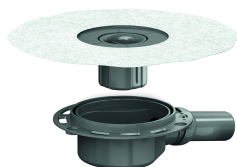

## DallDrain DN 50 drain body

Part number: 517210  
 GTIN: 4001636517210  
 Rebate group: 6

### Description:

DallDrain DN 50 drain body  
 conforming to DIN EN 1253

For installation with gratings DallDrain, raising piece DallDrain. Outlet DN 50 horizontal, with ball-joint, adjustable from 0 – 15 degrees.

#### Specification

- Integrated screed anchoring
- Flexible, click-in sealing sleeve for secure connection to bonded and sheet waterproofing conforming to DIN 18534
- Fully removable, two-piece trap insert and rodding eye, 50 mm water seal (conforming to DIN EN 1253)
- Temporary blanking plate

#### Material

Polypropylene drain body and outlet, highly impact-resistant

Can be used with sound insulation mat DallDrain (part no. 517326) and mounting aid DallDrain (part no. 517319).

Can be connected to British standard pipework with adaptor part No. 880727.