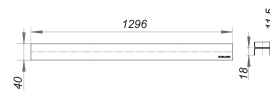

cover plate CeraLine Individual, 1300 mm

Part number: 524362
GTIN: 4001636524362
Rebate group: 8

Description:

cover plate CeraLine Individual, 1300 mm

Cover plate for all CeraLine channels, with recess for customer's individual floor finish, suitable for all tile, stone finishes 16–30 mm (incl. adhesive), 40 mm wide

material

304 stainless steel, load class K-3 (300 kg)