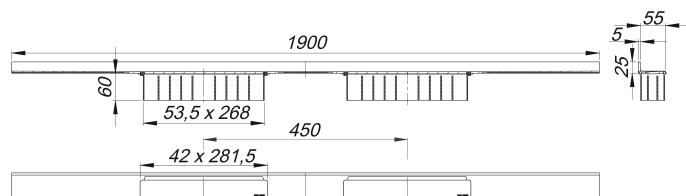

# shower channel CeraWall Select Duo polished stainless steel, 1900 mm

Part number: 536167  
 GTIN: 4001636536167  
 Rebate group: 11

## Description:

shower channel CeraWall Select Duo polished stainless steel, 1900 mm  
 for installation with drain body DallFlex-Duo, DallFlex-Duo-Plan and DallFlex-Duo vertical.  
 Drainage-strip with engineered precision fall, visibly installed at the junction of wall and floor. Suitable for floor and wall finish of 12-24 mm (including adhesive), length can be adjusted by one millimeter.

### specification

- two cover plates
- self-adhesive security tape S-3 with cut-resistant stainless steel mesh and sound insulation
- accessories for installation and positioning
- construction and sealing adhesive
- temporary blanking plate with integrated level