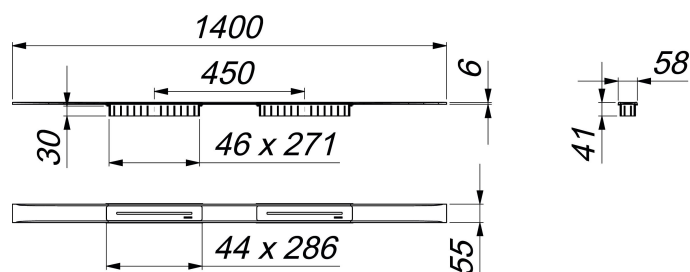

shower channel CeraFloor Select Duo black matt, 1400 mm

Part number: 537683
 GTIN: 4001636537683
 Rebate group: 11

Description:

shower channel CeraFloor Select Duo black matt, 1400 mm

for installation with drain body DallFlex Duo, DallFlex Plan Duo and DallFlex Duo vertical.

Drainage Strip with engineered precision fall, flush-mounted in the shower area. Suitable for floor finish of 10 – 32 mm and wall finish of 12 – 24 mm (including adhesive), length can be adjusted by one millimeter.

specification

- two cover plates
- accessories for installation and positioning
- temporary blanking plate

material

304 stainless steel, 6 mm solid, load class K 3 (300 kg), PVD coating in black matt

Ordering CeraFloor Select Duo: