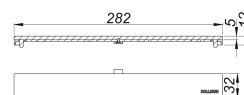

## cover plate CeraFloor/CeraFrame Individual Design brass matt

---

Part number: 537768  
GTIN: 4001636537768  
Rebate group: 11

---

---

### Description:

cover plate CeraFloor/CeraFrame Individual Design brass matt  
cover plate for shower channel CeraFloor Individual and CeraFrame Individual, all-purpose design, not to be tiled.

Material:  
304 stainless steel, PVD coating in brass matt