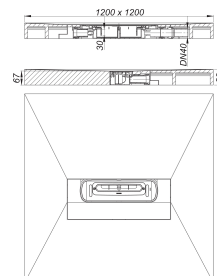

shower underlay DallFlex Compact Plan, DN 40, 1,2 x 1,2 m

Part number: 540188
GTIN: 4001636540188
Rebate group: 11

Description:

shower underlay DallFlex Compact Plan, DN 40, 1,2 x 1,2 m
with drain point positioned centrally for installation with Zentrix, CeraNiveau and CeraFrame shower channels.
Outlet DN 40 horizontal, can be positioned on three sides without tools, with ball-joint, adjustable 0 – 15 degrees

specification

- DallFlex Plan drain body system
- flexible sealing collar for secure bonding of under-tile waterproofing
- removable trap insert, 30 mm water seal (deviating to DIN EN 1253)
- temporary blanking plate
- suitable for wheelchairs if tile size > 5 x 5 cm

material

expanded polystyrene (EPS), top side reinforced with glass fibre fabric and lined with waterproof fleece; polypropylene drain body and outlet, highly impact-resistant

Spare parts:

535511 trap insert DallFlex Plan