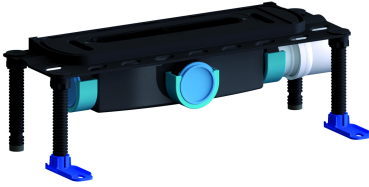

Part number: 540478
GTIN: 4001636540478
Rebate group: 11

Description:

conforming to DIN EN 1253
for installation with shower channels CeraFloor, CeraWall, CeraFrame, Zentrix and CeraNiveau.

specification

- integrated anchors for extra grip in the screed
- flexible sealing collar for secure bonding of under-tile waterproofing
- accessories for sound insulated installation
- sound absorbing and height adjustable levelling legs
- removable trap insert, 50 mm water seal (conforming to DIN EN 1253)
- temporary blanking plate