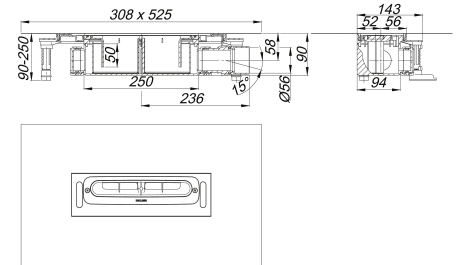

Part number: 540478
GTIN: 4001636540478
Rebate group: 11

Description:

conforming to DIN EN 1253
for installation with shower channels CeraFloor, CeraWall, CeraFrame, Zentrix and CeraNiveau.

specification

- integrated anchors for extra grip in the screed
- flexible sealing collar for secure bonding of under-tile waterproofing
- accessories for sound insulated installation
- sound absorbing and height adjustable levelling legs
- removable trap insert, 50 mm water seal (conforming to DIN EN 1253)
- temporary blanking plate