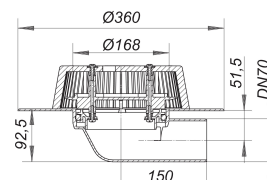

## power roof drain type 86.0 FPO-PE, DN 70

Part number: 641144  
GTIN: 4001636641144  
Rebate group: 10

### Description:

power roof drain type 86.0 FPO-PE, DN 70

flat roof drain used for use in roofs with minimum 120 mm insulation, with extra wide flange for welding FPO-PE membranes directly

specification:

- side outlet DN 70
- domed grate, secured

material:

polypropylene, UV-stabilized